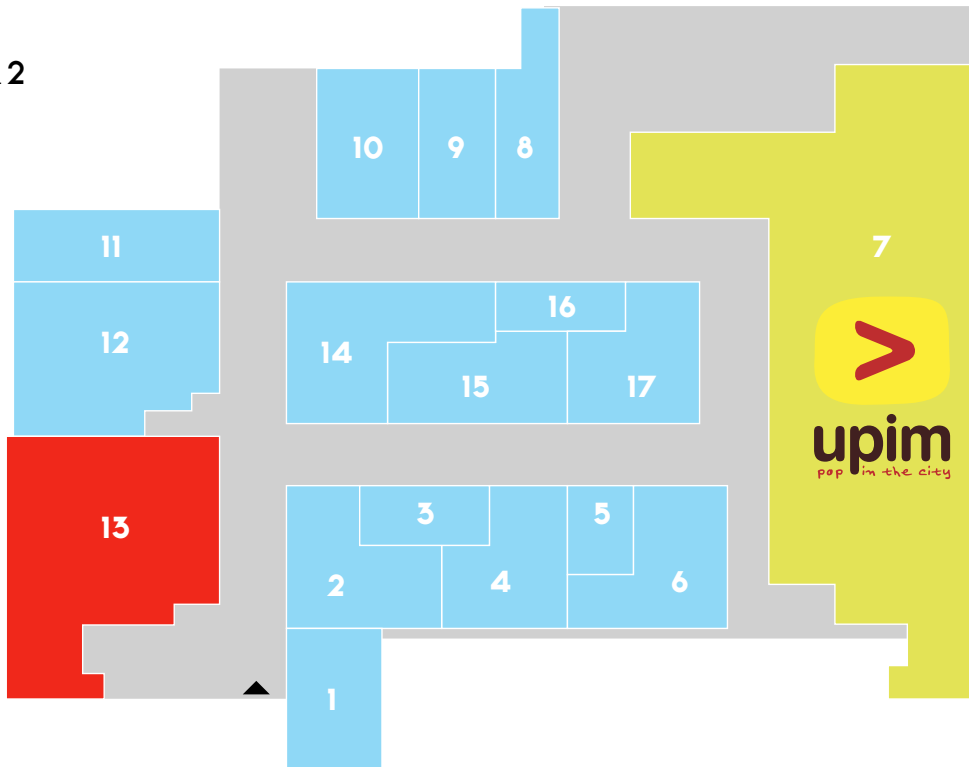

The complex measures over 10,000 m², and includes residential, retail and bar and restaurant areas. Spread over two floors, both with pedestrian entrances, the mall includes a SISA supermarket, 17 shops and a convenient 1400-space car park of which 500 are reserved.

1.400

**MEDIA ANNUA
VISITATORI**_
average yearly visitors

2 MILIONI CA.

- IPERMERCATO** _ Hypermarket
- MEDIE SUPERFICI** _ Middle Surface Units
- SHOPPING E SERVIZI** _ Small Retail Units
- RISTORAZIONE** _ Food and Beverage

P_2

P_3

DIRECTORY

- | | | |
|-------------------|----------------------|-----------------|
| 02. PAOLINO | 08. AMO CASA | 15. NEST |
| 01. CHEOPE | 10. NKJ | 16. WIND |
| 02. JESUIS | 11. MAX STORE | 17. STROILI ORO |
| 03. BIJOUX PLANET | 12. LINEA BELLEZZA | SISA SUPERSTORE |
| 04. CLAIRE | 13. DAVIDSON CAFÈ | |
| 07. UPIM | 14. ORIGINAL MARINES | |