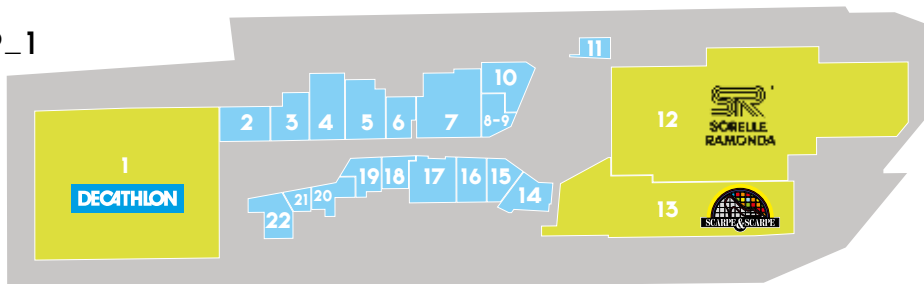

- █ **IPERMERCATO** _ Hypermarket
- █ **MEDIE SUPERFICI** _ Middle Surface Units
- █ **SHOPPING E SERVIZI** _ Small Retail Units
- █ **RISTORAZIONE** _ Food and Beverage

P_3

P_2

P_1

P_0

P_-1

DIRECTORY

001. DOGAT PETSHOP	219. NAUI OTTICA
002. LAVANDERIA SELF SERVICE	220. ZUIKI
003. CENTRO ESTETICO	221. INTIMISSIMI
004. LAVA E CUCE	222. CALZEDONIA
	223. STROILI ORO
101. SCARPE & SCARPE	301. STRADIVARIUS
102. EUROSAPAR	302. PULL & BEAR
103. BAR TABACCHI	304. BERSHKA
105. THE HAIR SHOP	306. PANDORA GIOIELLI
106. L'ERBOLARIO	307. VODAFONE
107. PFIFF TOYS	308. TRE STORE
109. ATHESIA LIBRI	308B. WIND
111. KASANOVA	309. TIM
115. EQUI PARAFARMACIA	310. C HOUSE BAR
116. TEMPORARY	311. DEN STORE
118. BIALETTI	312. IMPERIAL
119. J'AI ME ARREDO	313A. CONBIPEL UOMO
120. JEAN LOUIS DAVID	313B. S. OLIVER
121. LIMONI PROFUMERIE	314. DESIGUAL
122. BIJOU BRIGITTE	315. CHICCO
123. KIKO MAKE UP	316. DECATHLON
124. EISENBERG OTTICA	316B. TEMPORARY
125. I CREAM GELATERIE	317. RINASCIMENTO
126. FIORI DESIGUAL	318. GEOX
	319. SCORPION BAY
201. SCARPE & SCARPE	320. SIRMONEY
202. SORELLE RAMONDA	321. TIMBERLAND - NAPAPLURI
203. TEMPORARY	222. VANS
204. GAME STOP	223. 9 ONCE
205. GAME STOP ACCESSORI	324. FREDI YOGURTERIA
207. CLAYTON	325. LOACKER PASTICCERIA
208. PRIMA DONNA	401. U.C.I. CINEMA
209. TEZENIS	402. OLD WILD WEST
210. OKAIDI BIMBO	403. SUBWAY
211. FIORELLA RUBINO	404. SUSHIKO
212. DOMI ARREDO CASA	405. PIZZERIA
214. DECATHLON	406. LA PIADINERIA
215. NAME IT BIMBO	407. MC DONALD'S
216. LOVABLE	408. BISTRÒ20 LOUNGE BAR
217. STREET ONE	409. KUNI KIDS - AREA BIMBI
218. CECIL